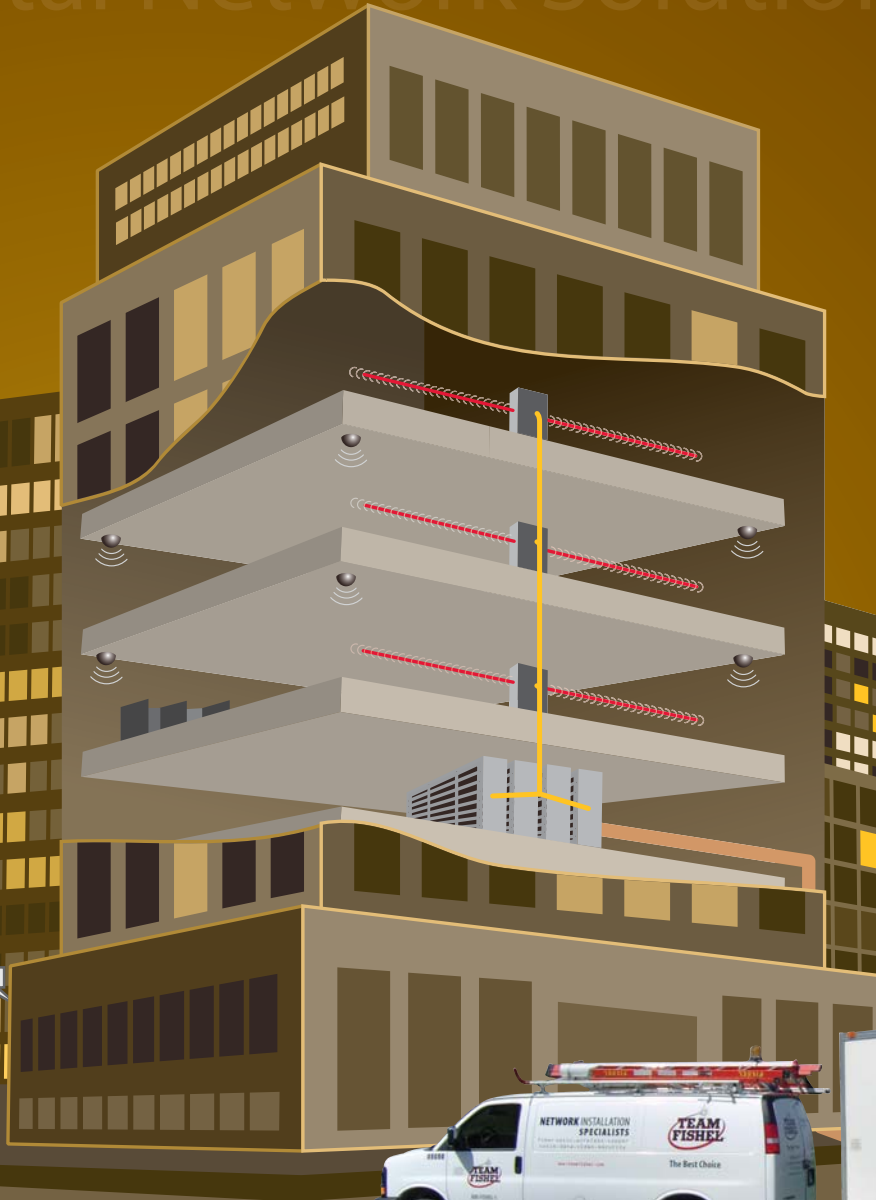

Wireless Installation

Building Security

Infrastructure
Design Layout

Troubleshooting

Data Center Installation

Backbone Installation

Fiber Optic Splicing

**TEAM
FISHEL**

Total Network Solutions

**NETWORK
INSTALLATION
SERVICES**

Voice, Data, Video, Security and Wireless Networks for a Full Range of High Bandwidth Applications

Team Fishel was founded in 1936 with strong values and a commitment to providing our Customers with a high-quality job at a fair price. Today, more than 1,500 Teammates nationwide work toward this same goal by leveraging their strengths and experience. Team Fishel's office locations throughout the country offer the ability to mobilize quickly to get your job done – on time and on budget.