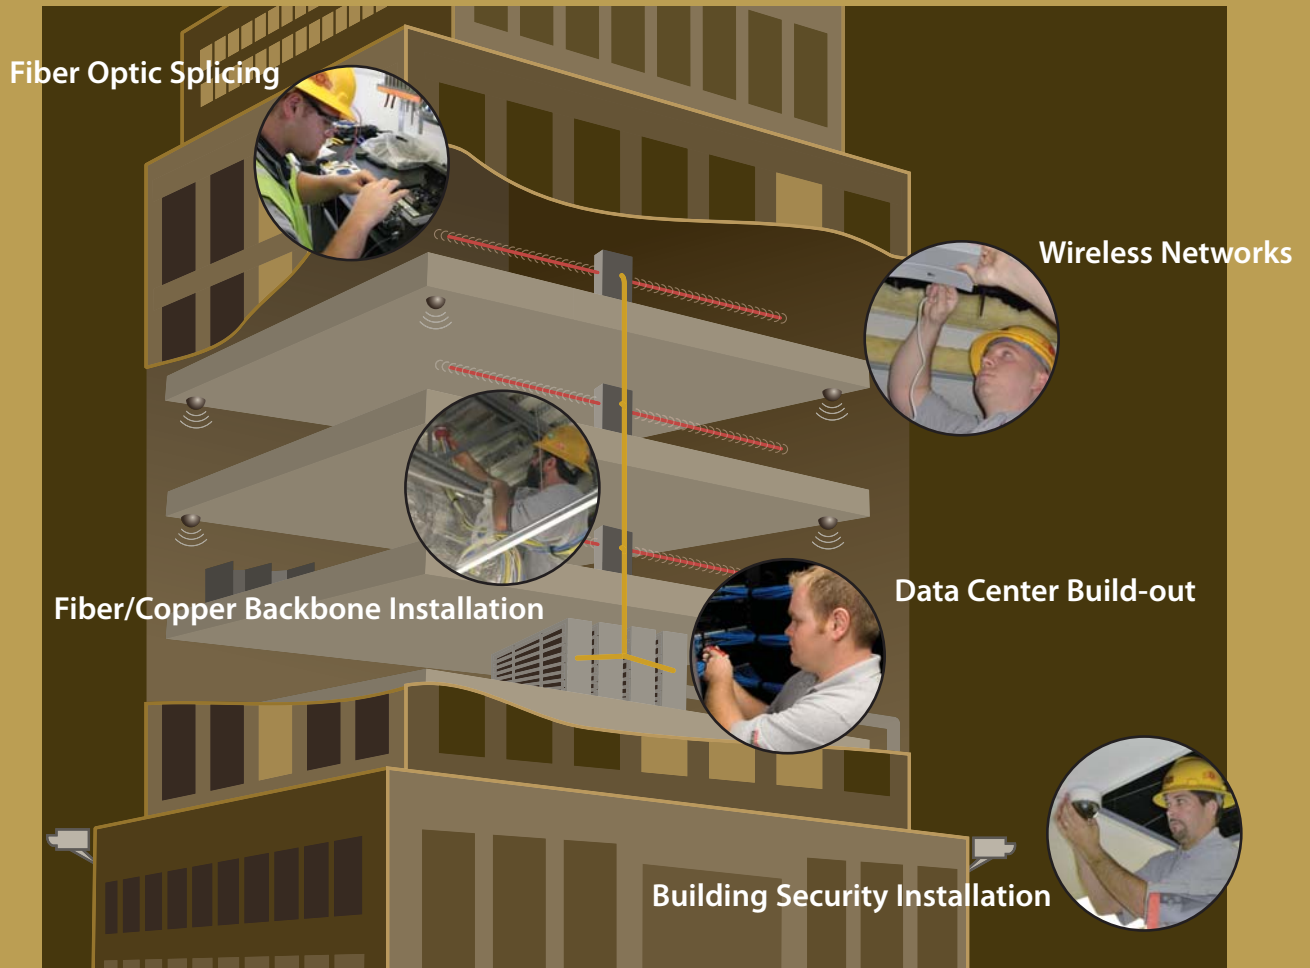

Wireless Installation

Building Security

Infrastructure
Design Layout

Troubleshooting

Data Center Installation

Backbone Installation

Fiber Optic Splicing

**TEAM
FISHEL**

Total Network Solutions

**NETWORK
INSTALLATION
SERVICES**

Voice, Data, Video, Security and Wireless Networks for a Full Range of High Bandwidth Applications

Team Fishel was founded in 1936 with strong values and a commitment to providing our Customers with a high-quality job at a fair price. Today, more than 1,500 Teammates nationwide work toward this same goal by leveraging their strengths and experience. Team Fishel's office locations throughout the country offer the ability to mobilize quickly to get your job done – on time and on budget.